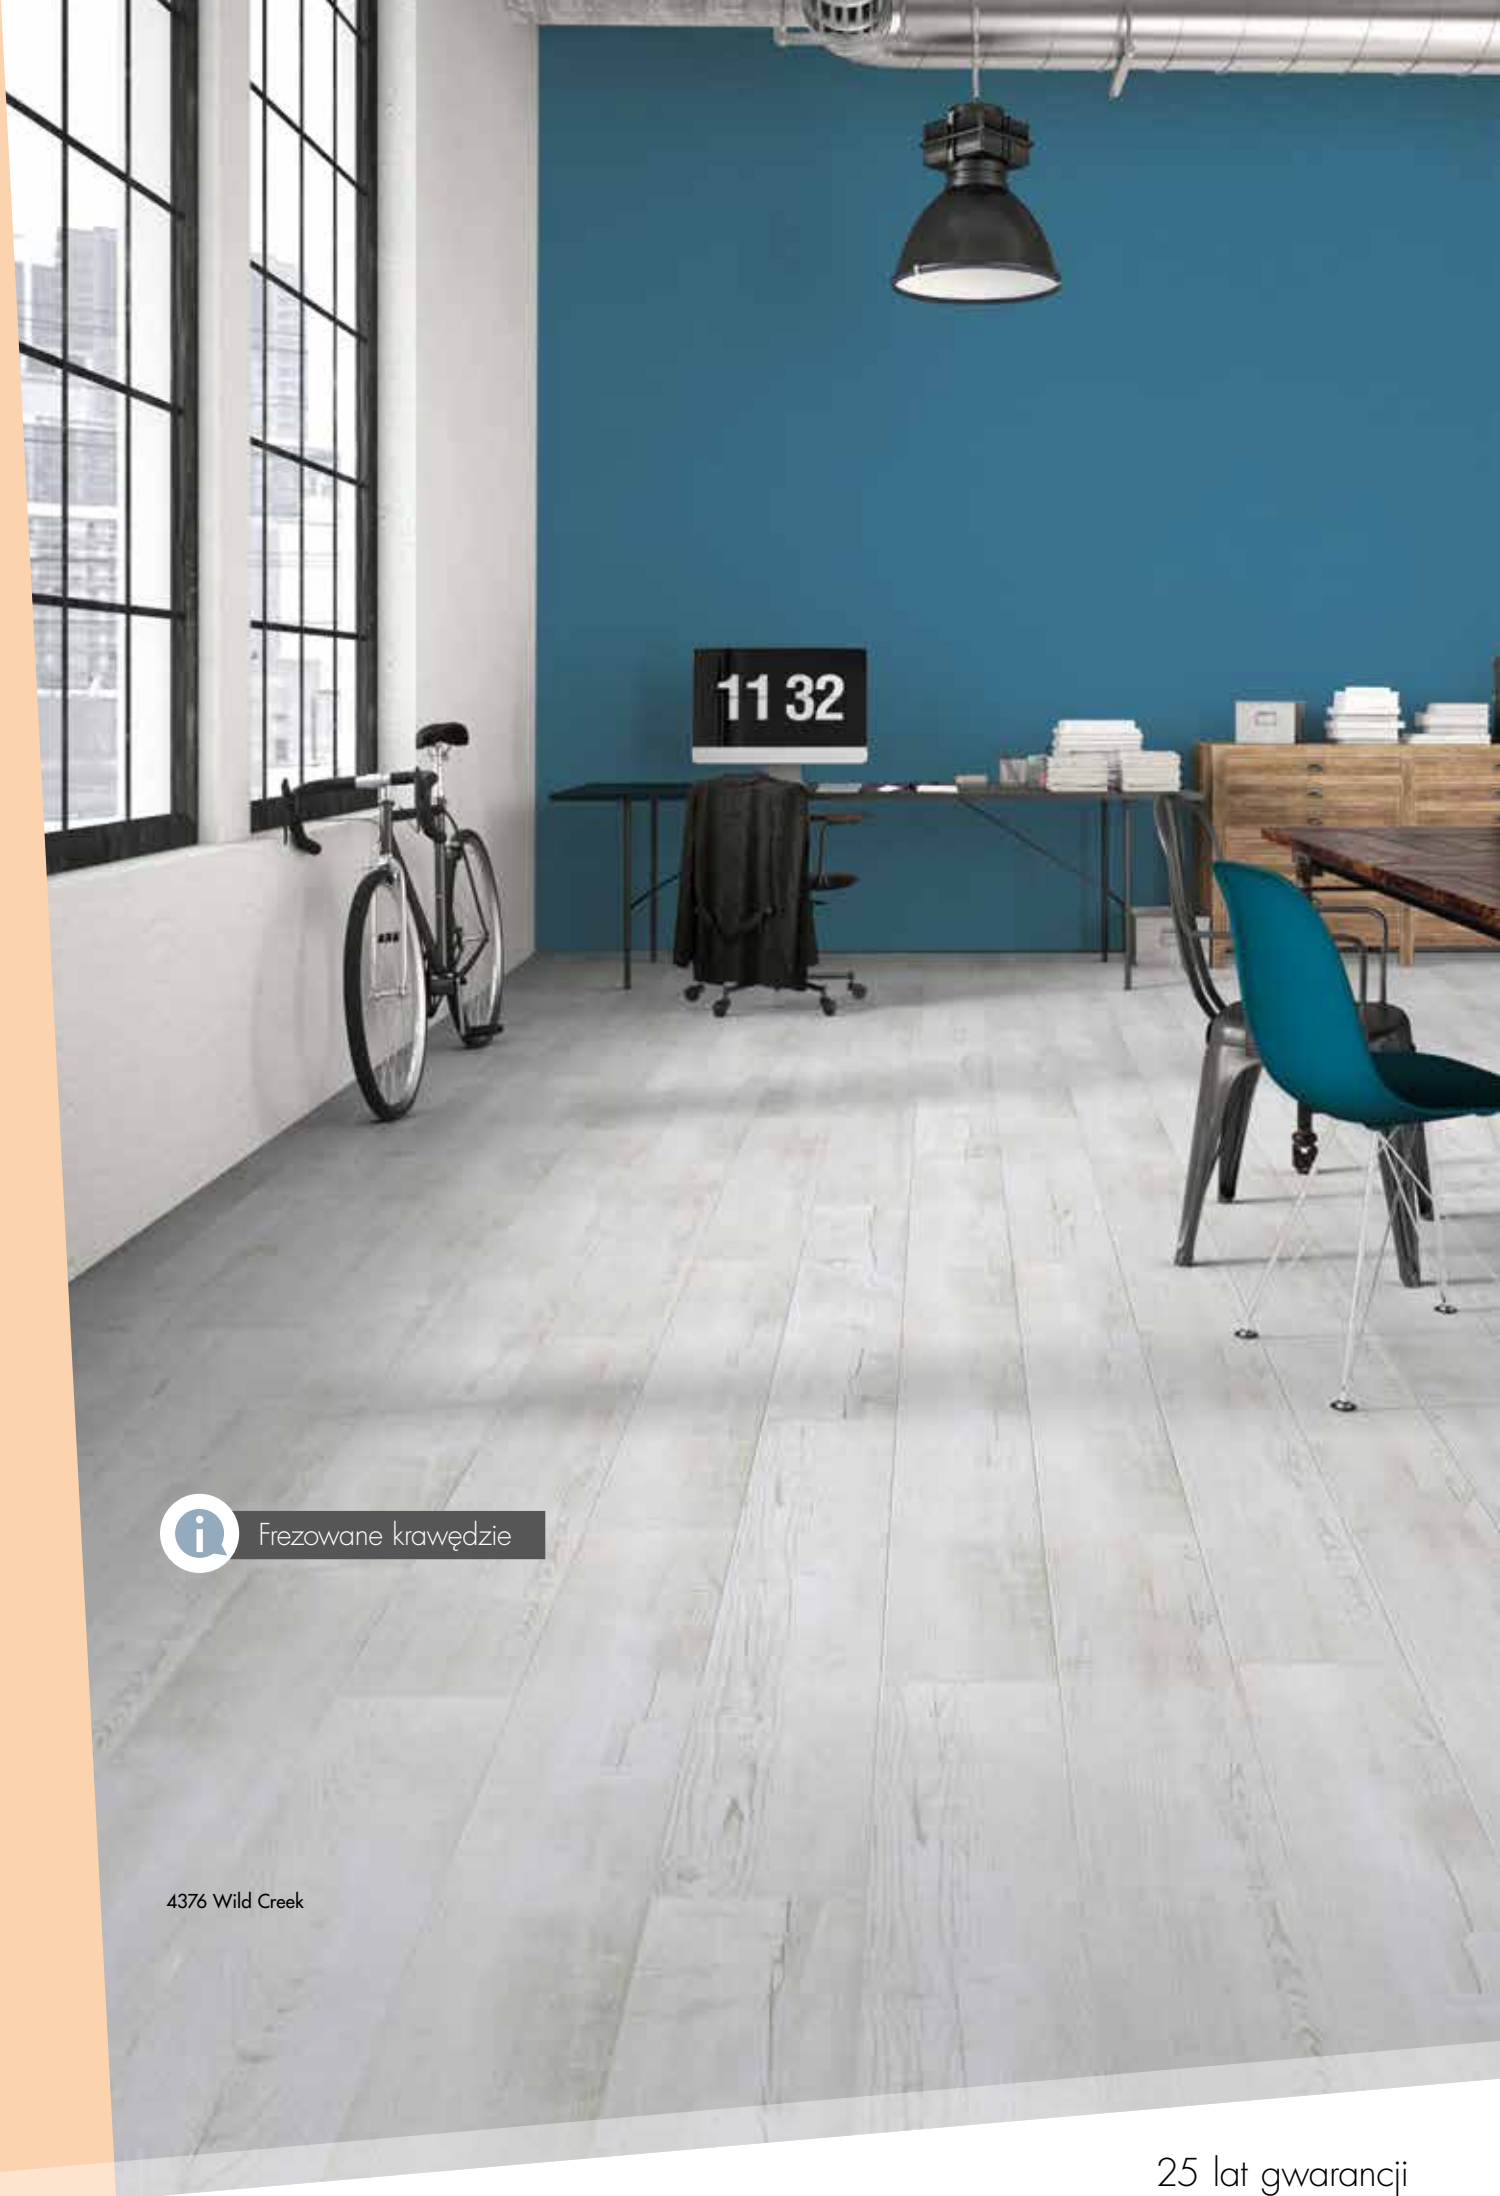

Frezowane krawędzie

4376 Wild Creek

25 lat gwarancji